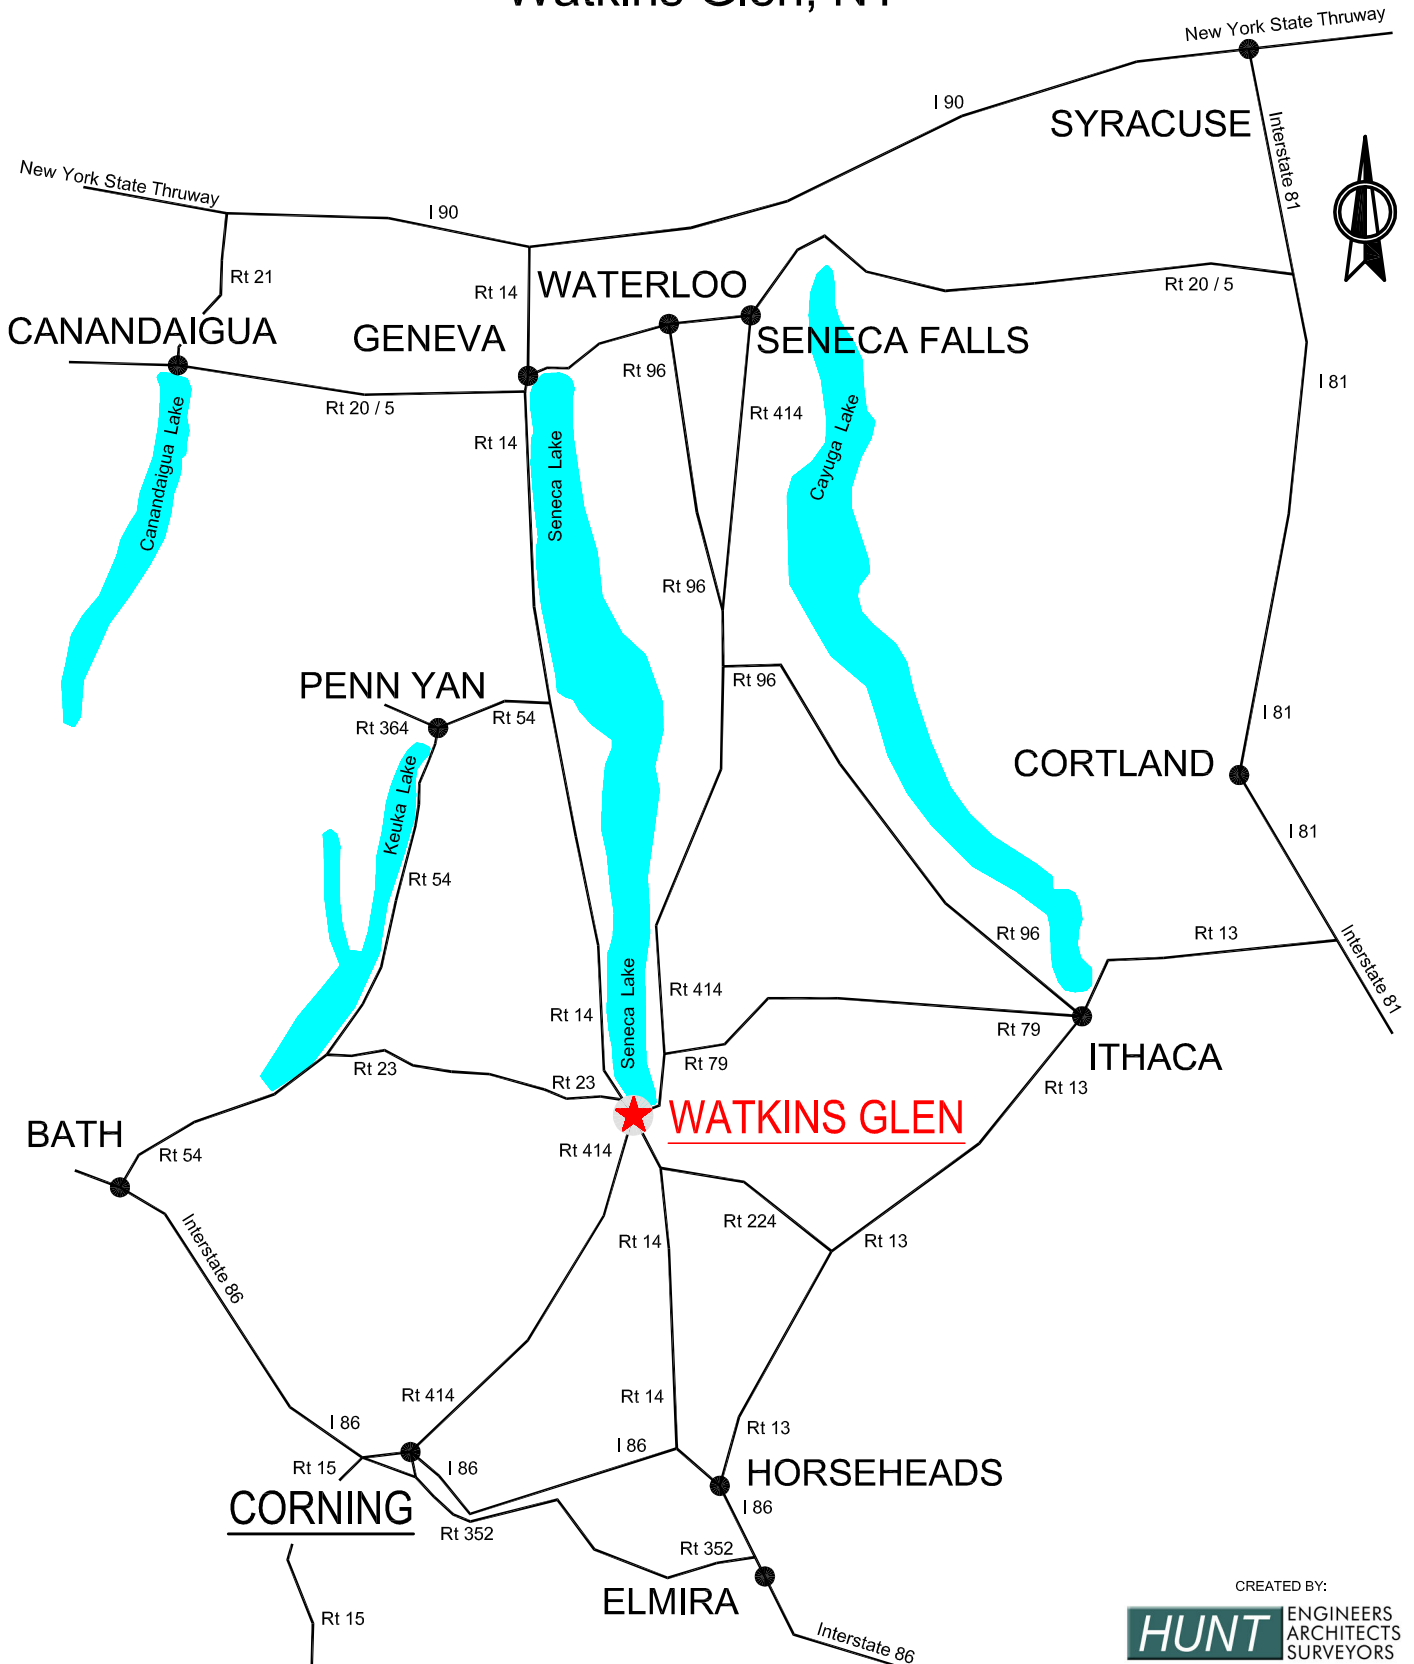

# NYS MIDDLE SCHOOL ASSOCIATION

## 29th ANNUAL CONFERENCE Watkins Glen, NY

### REGIONAL LOCATION MAP

CREATED BY:

**HUNT** ENGINEERS  
ARCHITECTS  
SURVEYORS